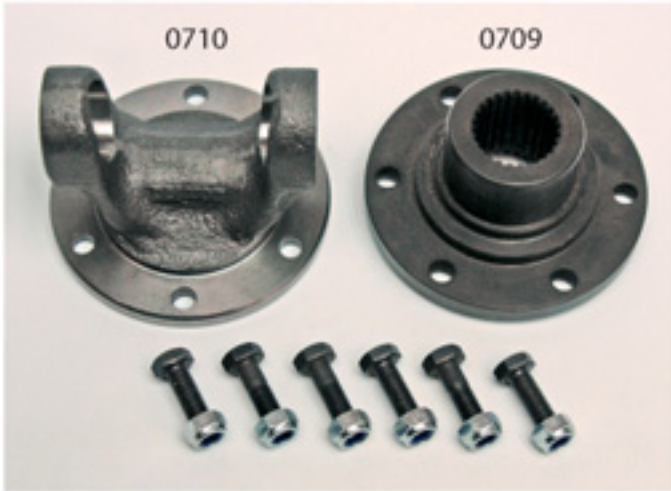

yoke heavy duty

part no. 0709.01 mod. 20
0709.02 DANA 300
0709.03 mod. 30
0709.10 DANA 35
0709.11 NP231 front (6 hole)
0709.23 DANA 44

flange heavy duty (for DT0709)

part no. 0710.01 all for u-jont kit ø82 mm (adds 32 mm extra lenght to driveshaft)